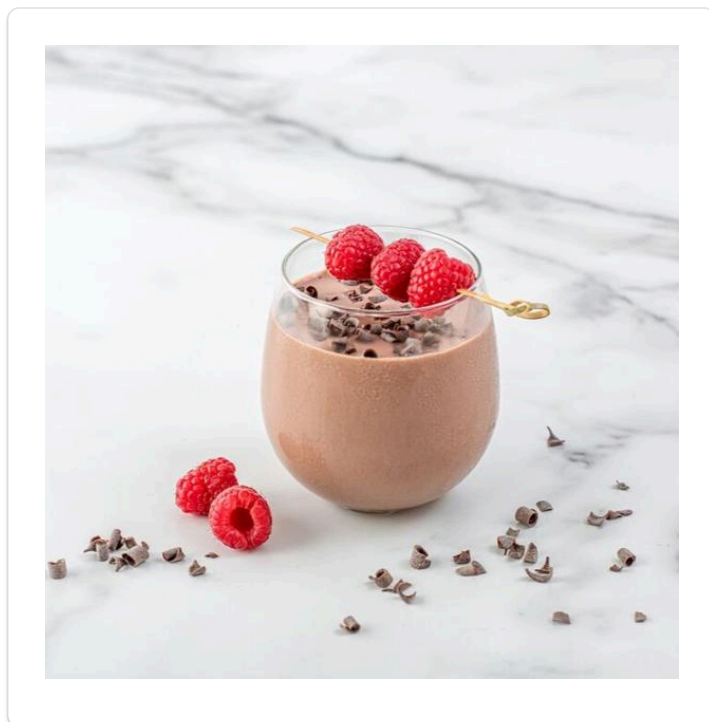

CHOCOLATE RASPBERRY WINE SLIDE

Indulge in a shake that's rich, fruity and a little bit fancy. Blend f'real Chocolate Shake Base with raspberry puree and a splash of red wine if you're feeling bold. Once it's smooth and decadent, pour into a glass and top with chocolate shavings and a fresh raspberry.

Sweet, silky and perfect for a grown-up twist on dessert.

Yield: 1 wine slide

INGREDIENTS

RICH'S f'real Blend & Serve Chocolate Shake, 12 10-Fl Oz (#80050)

Raspberry Puree

Splash of red wine

Chocolate shavings

Raspberries

DIRECTIONS

1. 1 Mix in f'real Chocolate Shake Base, raspberry puree and a splash of red wine (if desired)
2. 2 Top with chocolate shavings and a fresh raspberries!