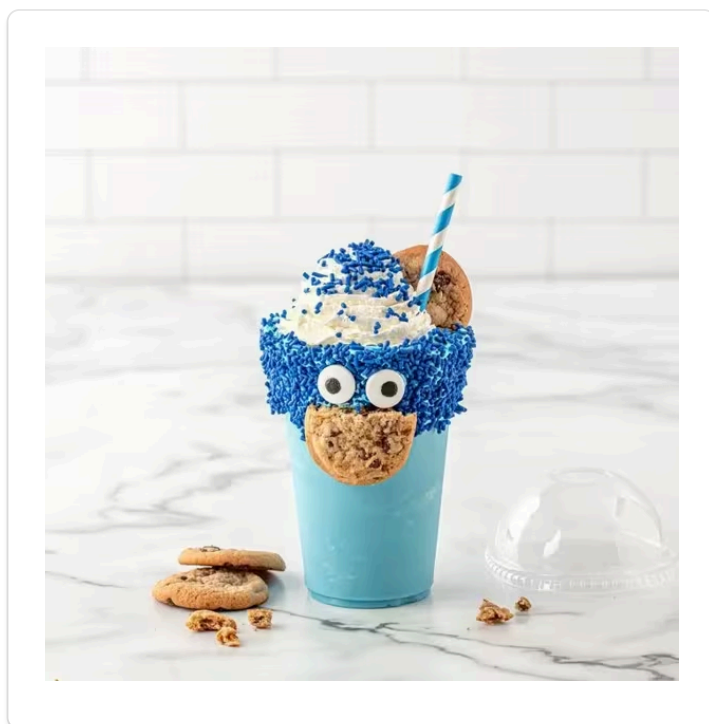

## COOKIE MONSTER MILKSHAKE

Bring some playful fun to your glass with this bright blue shake. Blend f'real Vanilla Shake Base with a touch of blue food gel until smooth and colorful. Pour it up, then top with a swirl of whipped topping, mini chocolate chip cookies and a shower of blue sprinkles. Totally Cookie Monster approved.

**Yield:** 1 Shake

## INGREDIENTS

**RICH'S** f'real Blend & Serve Vanilla Milkshake Natural and Artificial Flavours (#80138)

**RICH'S** On Top® Original Whipped Topping, 12 Count, 16 oz (#72055)

Blue Food Gel

Mini Chocolate Chip Cookies

## DIRECTIONS

- 1 Mix in f'real Vanilla Blend & Serve with blue food gel
- 2 Top with On Top® Original Whipped Topping, mini chocolate chip cookies, and blue sprinkles