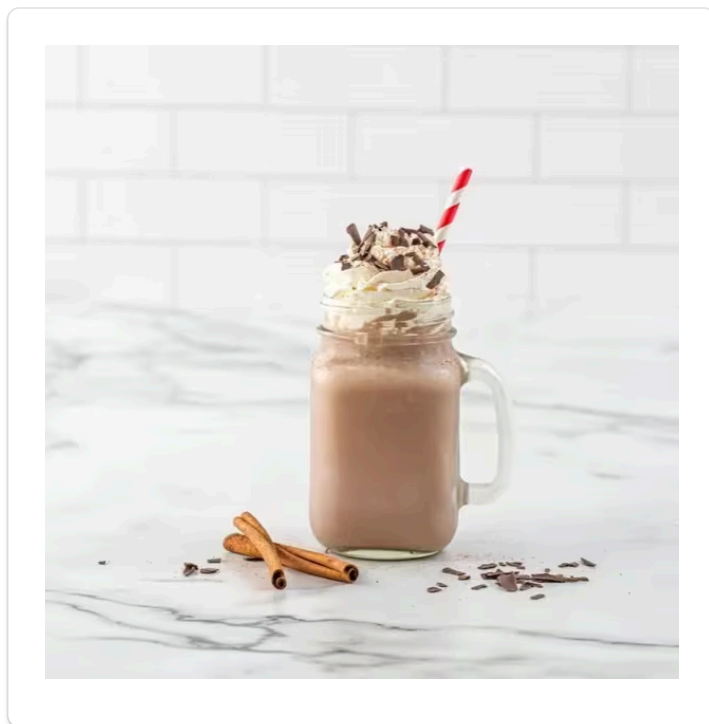

SPICED MEXICAN CHOCOLATE SHAKE

Turn up the heat on a classic chocolate shake. Blend f'real Chocolate Shake Base with cinnamon, a pinch of cayenne pepper and a splash of vanilla for a sweet-and-spicy kick. Pour into a glass, then finish with On Top®, chocolate shavings and a dusting of cinnamon. Bold richness with just the right amount of fire.

Yield: 1 Shake

INGREDIENTS

RICH'S f'real Blend & Serve Chocolate Milkshake (#80137)

RICH'S On Top® Original Whipped Topping, 12 Count, 16 oz (#72055)

Cinnamon

Cayenne Pepper

Vanilla Extract

Chocolate Shavings, to garnish