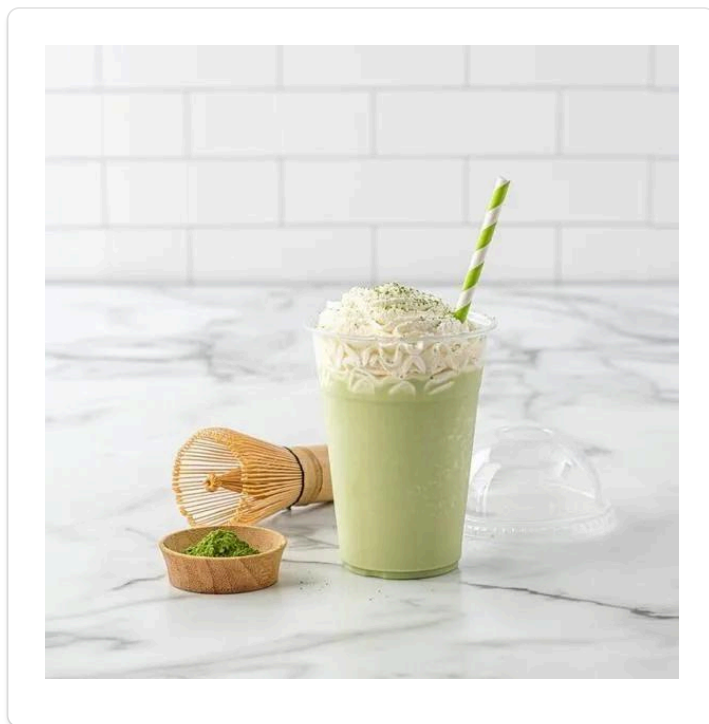

VANILLA MATCHA SHAKE

Sip on a shake that's creamy, earthy and perfectly balanced. Blend f'real Vanilla Shake Base with Monin Matcha Green Tea Syrup for a smooth mix of sweet and green tea flavor. Pour into a glass, then top with a swirl of Soft Whip and a dusting of matcha powder. Refreshing, velvety and just the right touch of zen.

Yield: 1 Shake

INGREDIENTS

RICH'S f'real Blend & Serve Vanilla Milkshake Natural and Artificial Flavours (#80138)

RICH'S On Top® Original Whipped Topping, 12 Count, 16 oz (#72055)

Monin Matcha Green Tea Syrup

Matcha Powder

DIRECTIONS

1. 1 Mix in f'real Vanilla Blend & Serve with Monin Matcha Green Tea syrup
2. 2 Top with On Top® Original Whipped Topping and a dusting of matcha powder