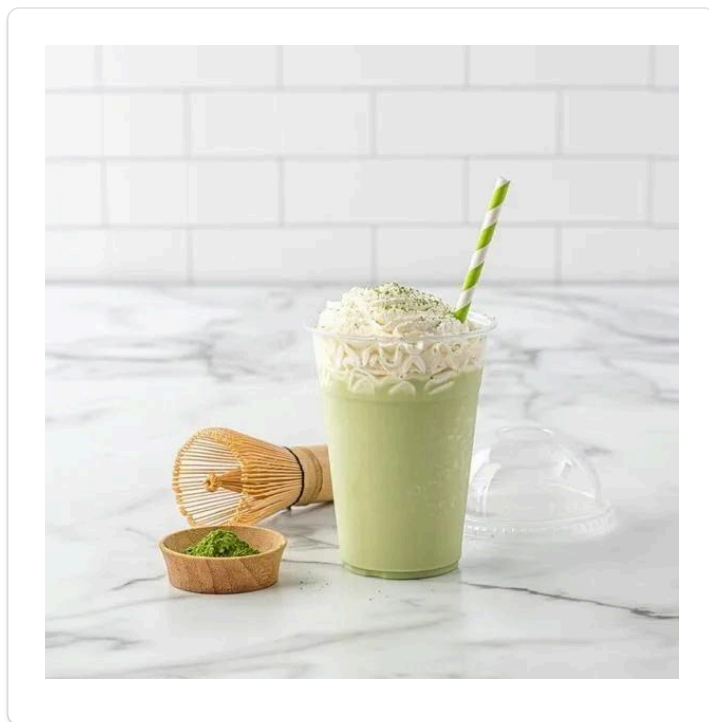

VANILLA MATCHA SHAKE

Sip on a shake that's creamy, earthy and perfectly balanced. Blend f'real Vanilla Shake Base with Monin Matcha Green Tea Syrup for a smooth mix of sweet and green tea flavor. Pour into a glass, then top with a swirl of Soft Whip and a dusting of matcha powder. Refreshing, velvety and just the right touch of zen.

Yield: 1 Shake

INGREDIENTS

RICH'S f'real Blend & Serve Vanilla Milkshake Natural and Artificial Flavours (#80138)

RICH'S On Top® Original Whipped Topping, 12 Count, 16 oz (#72055)

Monin Matcha Green Tea Syrup

Matcha Powder

DIRECTIONS

- 1 Mix in f'real Vanilla Blend & Serve with Monin Matcha Green Tea syrup
- 2 Top with On Top® Original Whipped Topping and a dusting of matcha powder